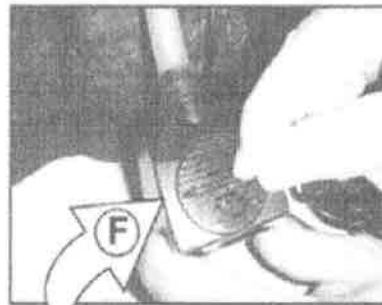

Pull out the flexible hose from the back door-

then connect it to pump outlet, showed as ②

then connect the connector of LED light to the adaptor, showed as ③

Closed up the back cover to the fountain

- ⌚ Clockwise Full Flow
- ⌚ Counterclockwise reduced Flow