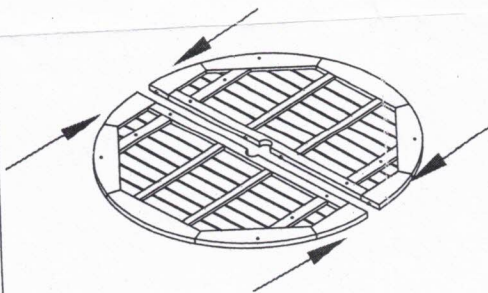

ASSEMBLY INSTRUCTION

-Description: Round Table

Hardware List:

-  A x 12pcs
Bolt M6x 50
-  B x 8pcs
Screw M7x60
-  C x 8pcs
Bolt M8x 35
-  D x 8pcs
CapNut M8x15
-  E x 8pcs
WASHERS
-  Z x 2pcs
Allen key M4

Step I

Step II

-  ① x 1pc
-  ② x 1pc
-  ③ x 2pcs

X2

X2

X2

X2

X2

Step III

FINISHED