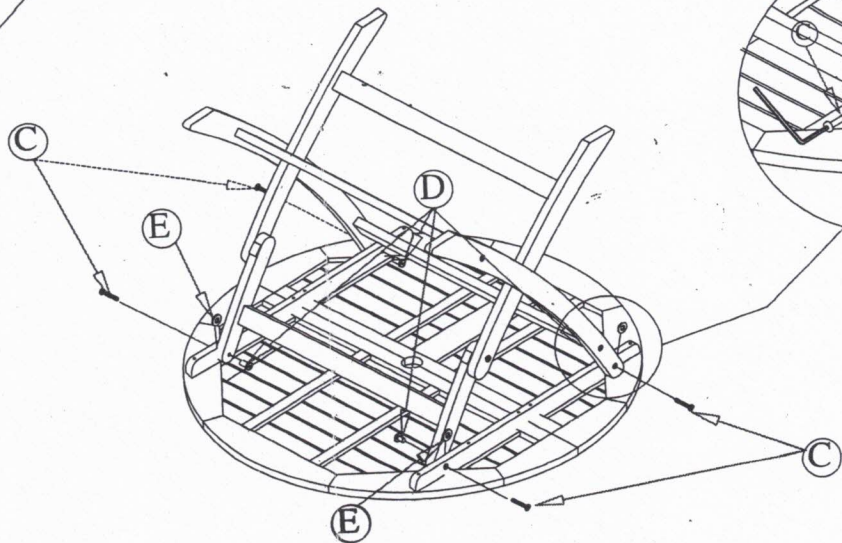

ASSEMBLY INSTRUCTION

-Description: Round Table

Hardware List:

-  A x 12pcs
Bolt M6x 50
-  B x 8pcs
Screw M7x60
-  C x 8pcs
Bolt M8x 35
-  D x 8pcs
CapNut M8x15
-  E x 8pcs
WASHERS
-  Z x 2pcs
Allen key M4

Step I

Step II

-  ① x 1pc
-  ② x 1pc
-  ③ x 2pcs

X2

X2

X2

X2

X2

Step III

FINISHED