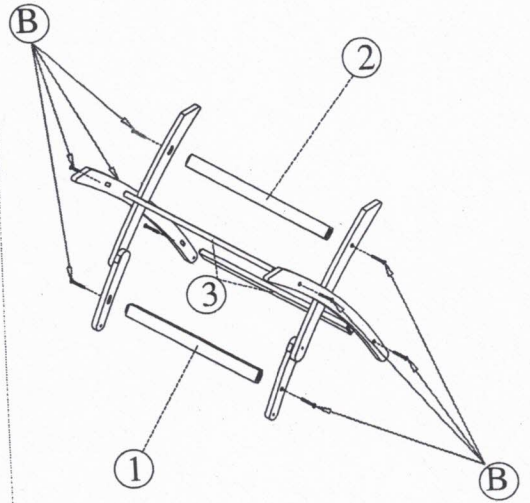

ASSEMBLY INSTRUCTION

-Description: Round Table

Hardware List:

-  A x 12pcs
Bolt M6x 50
-  B x 8pcs
Screw M7x60
-  C x 8pcs
Bolt M8x 35
-  D x 8pcs
CapNut M8x15
-  E x 8pcs
WASHERS
-  Z x 2pcs
Allen key M4

Step I

Step II

-  ① x 1pc
-  ② x 1pc
-  ③ x 2pcs

X2

X2

X2

X2

X2