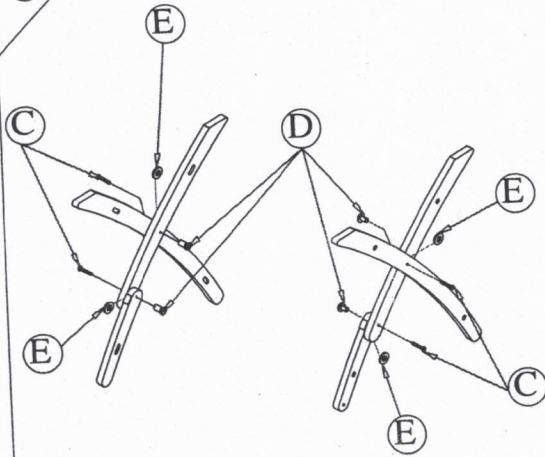

ASSEMBLY INSTRUCTION

-Description: Round Table

Hardware List:

-  A x 12pcs
Bolt M6x 50
-  B x 8pcs
Screw M7x60
-  C x 8pcs
Bolt M8x 35
-  D x 8pcs
CapNut M8x15
-  E x 8pcs
WASHERS
-  Z x 2pcs
Allen key M4

Step I

Step II

-  ① x 1pc
-  ② x 1pc
-  ③ x 2pcs

X2

X2

X2

X2

X2