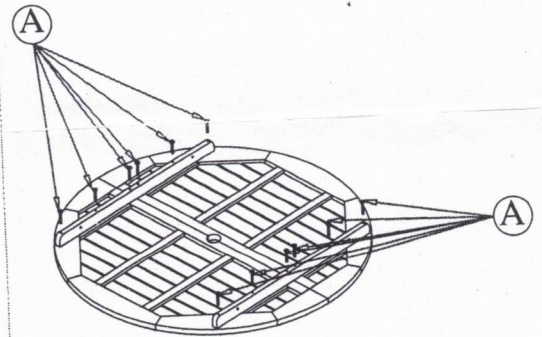

ASSEMBLY INSTRUCTION

-Description: Round Table

Hardware List:

-  A x 12pcs
Bolt M6x 50
-  B x 8pcs
Screw M7x60
-  C x 8pcs
Bolt M8x 35
-  D x 8pcs
CapNut M8x15
-  E x 8pcs
WASHERS
-  Z x 2pcs
Allen key M4

Step I

Step II

-  ① x 1pc
-  ② x 1pc
-  ③ x 2pcs

X2

X2

X2

X2

X2

Step III

FINISHED