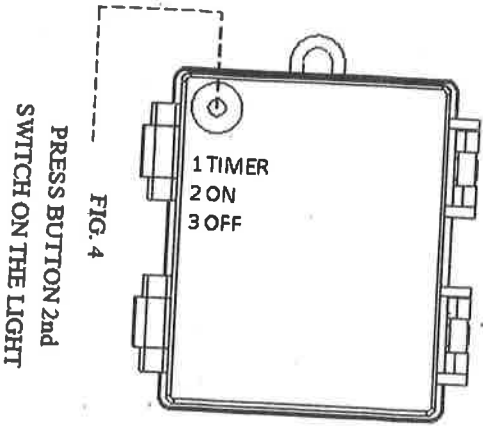

# INSTRUCTION SHEET

PRESS BUTTON 1st  
6 hr. ON / 18 hr. OFF  
IT DEPENDS ON LIFE OF BATTERY