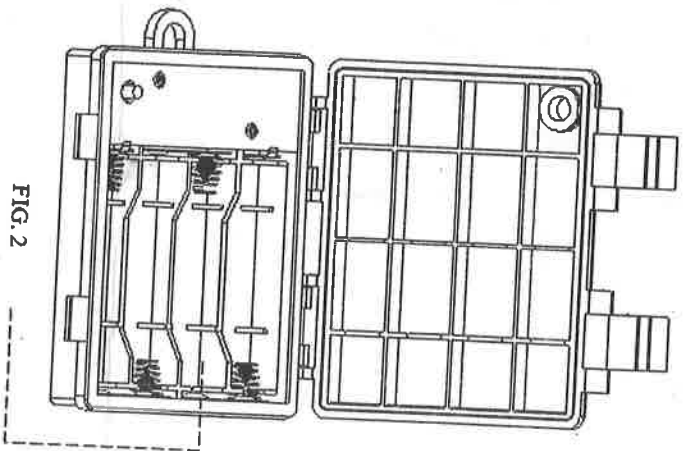

# INSTRUCTION SHEET

PRESS BUTTON 1st  
6 hr. ON / 18 hr. OFF  
IT DEPENDS ON LIFE OF BATTERY