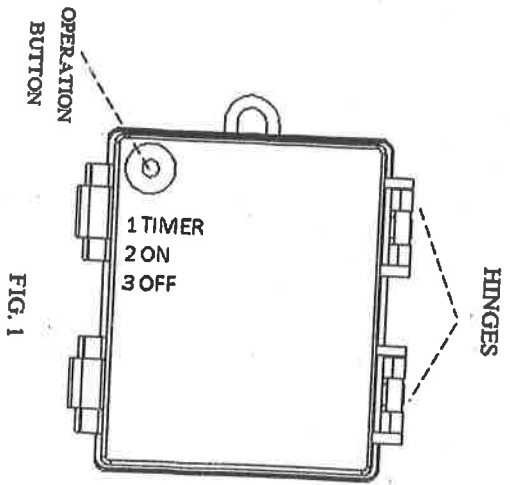

# INSTRUCTION SHEET

PRESS BUTTON 1st  
6 hr. ON / 18 hr. OFF  
IT DEPENDS ON LIFE OF BATTERY