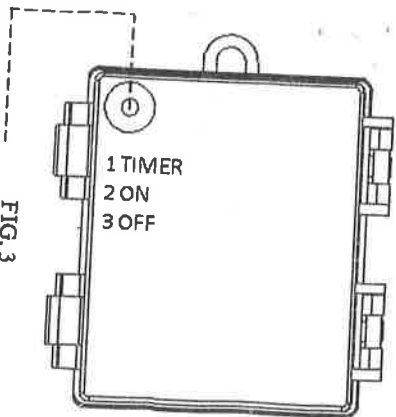

# INSTRUCTION SHEET

PRESS BUTTON 1st  
6 hr. ON / 18 hr. OFF  
IT DEPENDS ON LIFE OF BATTERY